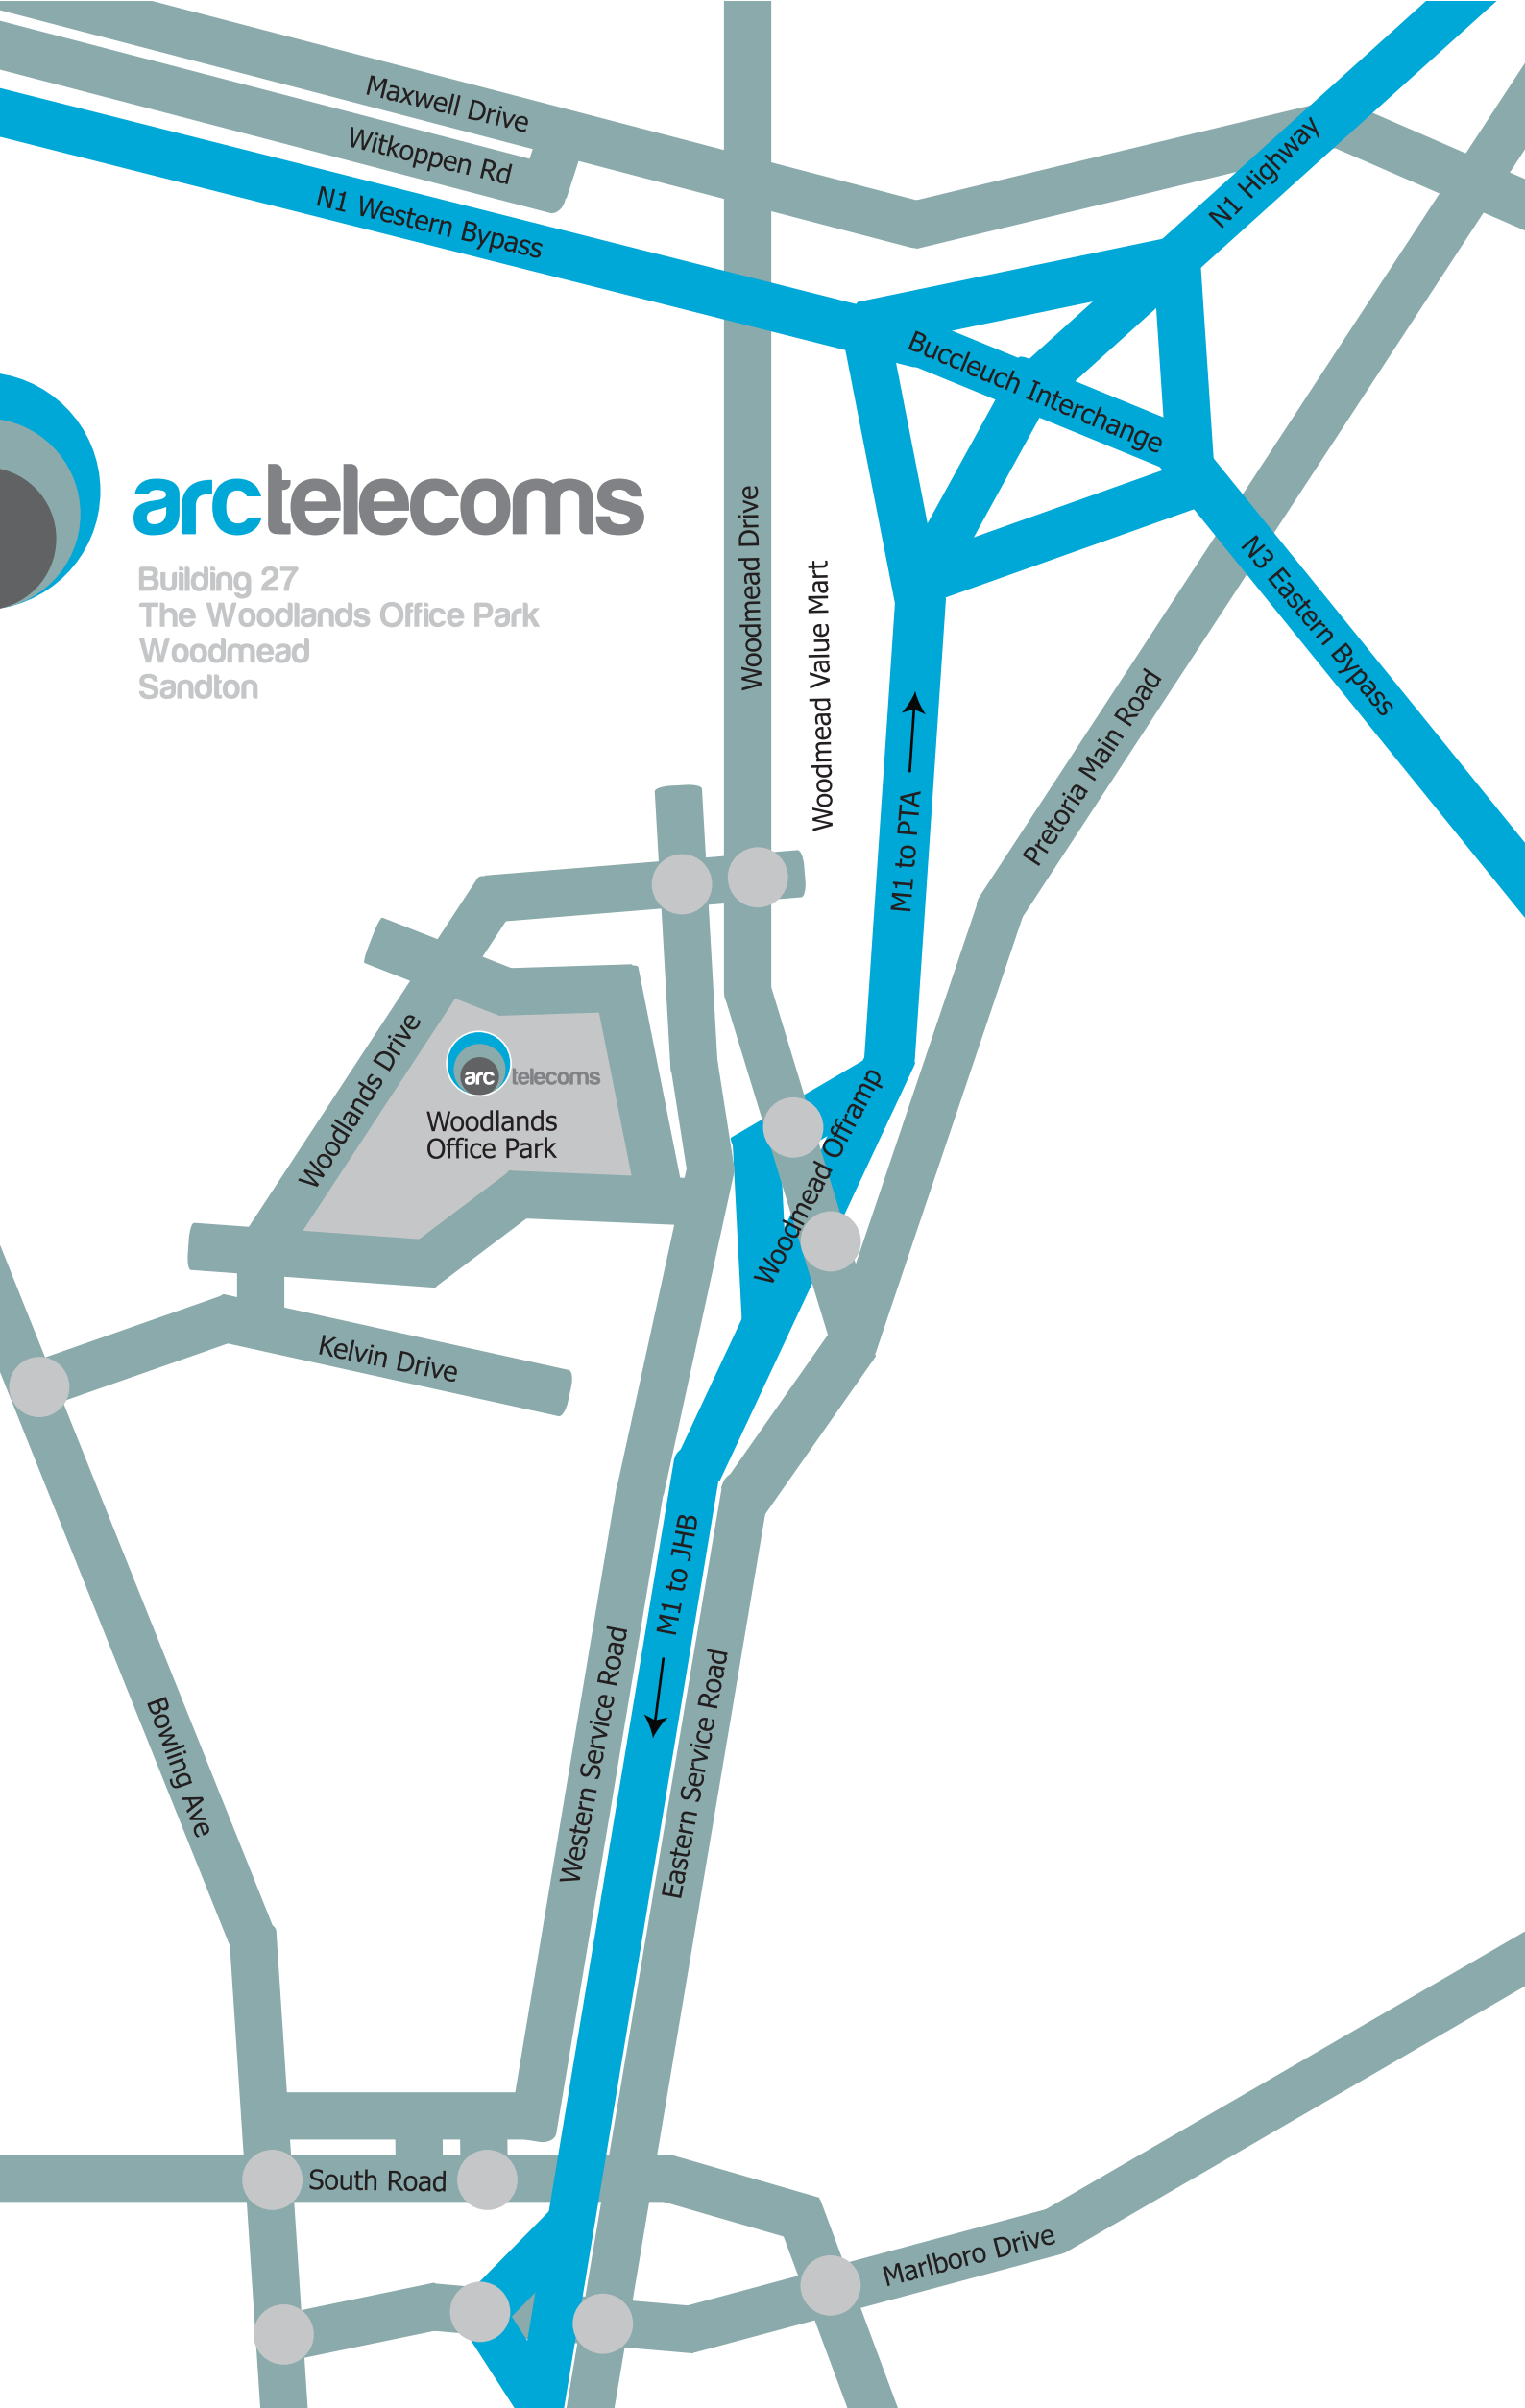

# arc telecoms

Building 27  
The Woodlands Office Park  
Woodmead  
Sandton

**connect.** communicate. create.

+27 11 447 6358 | [www.arctelco.com](http://www.arctelco.com)